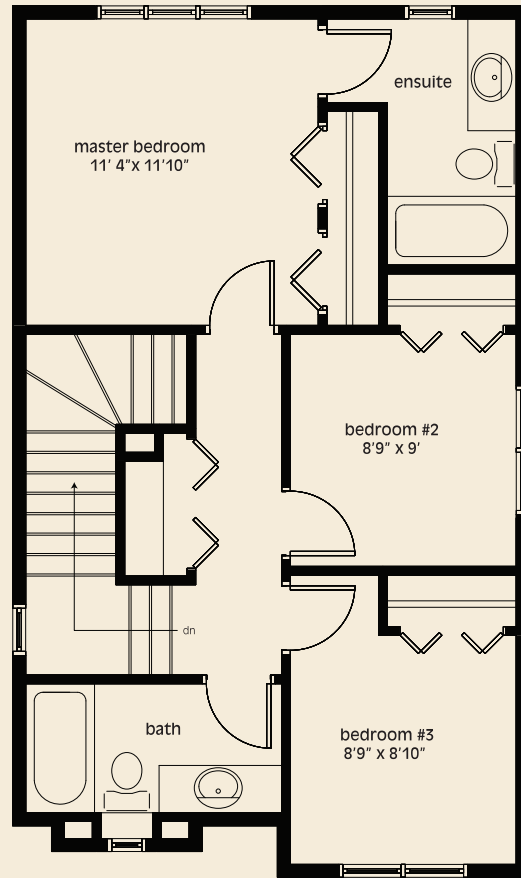

THE REDWOOD

1,257 SQ.FT.

3 Bedrooms | 2+1/2 Bathrooms

MAIN - 662 SQ.FT.

UPPER - 595 SQ.FT.