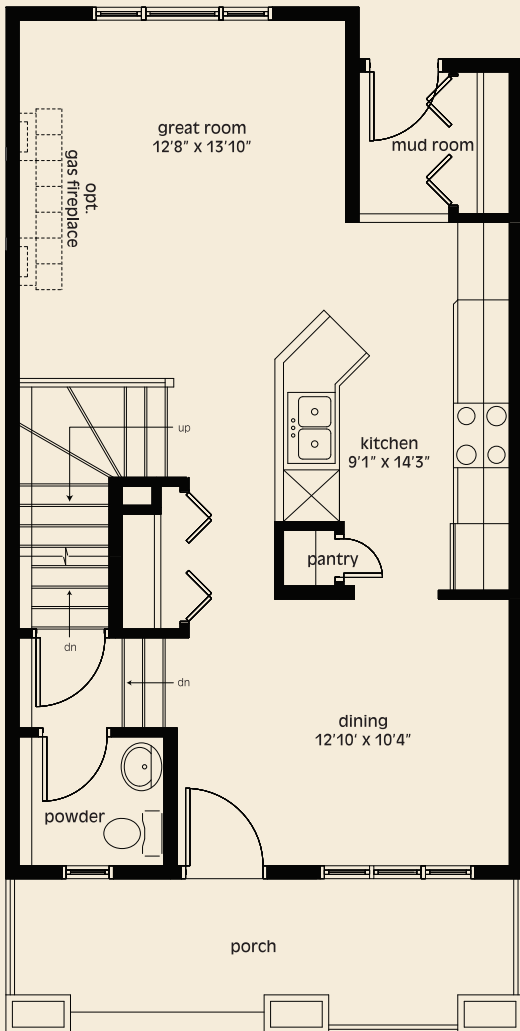

THE REDWOOD

1,257 SQ.FT.

3 Bedrooms | 2+1/2 Bathrooms

MAIN - 662 SQ.FT.

UPPER - 595 SQ.FT.