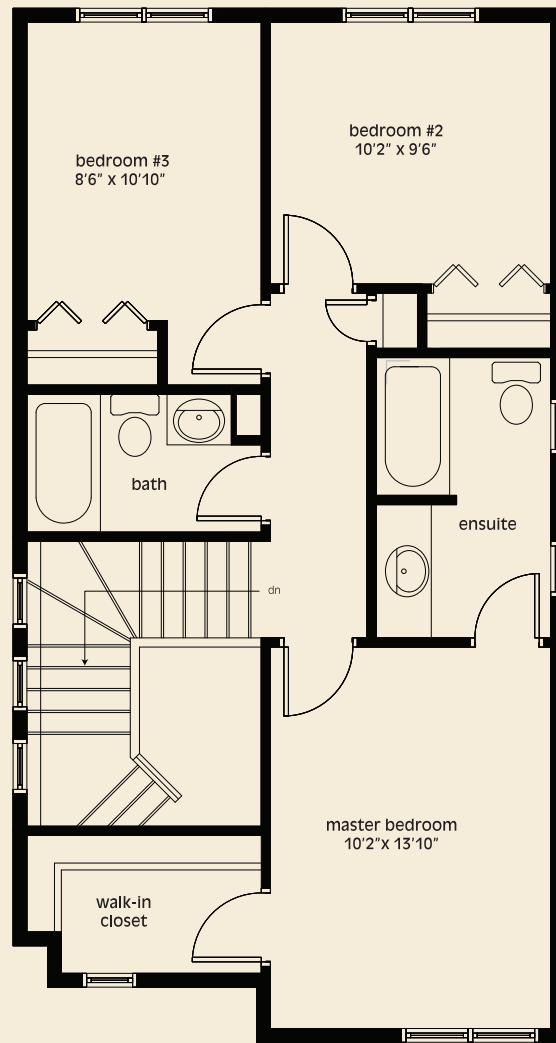

THE MULBERRY

1,342 SQ.FT.

3 Bedrooms | 2+1/2 Bathrooms

MAIN - 700 SQ.FT.

UPPER - 642 SQ.FT.