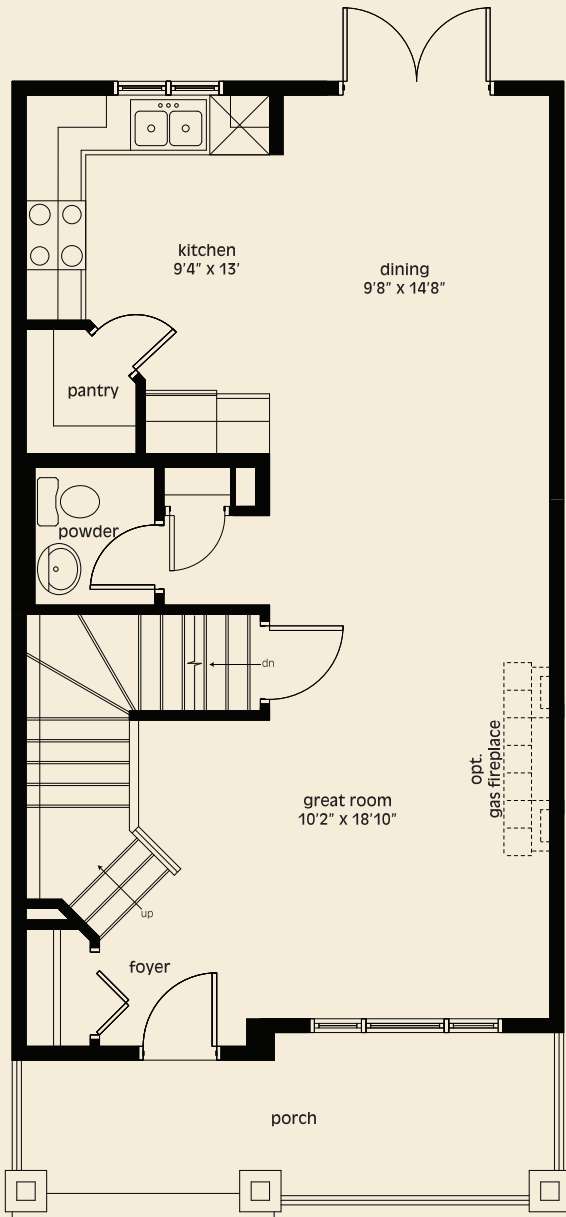

THE MULBERRY

1,342 SQ.FT.

3 Bedrooms | 2+1/2 Bathrooms

MAIN - 700 SQ.FT.

UPPER - 642 SQ.FT.