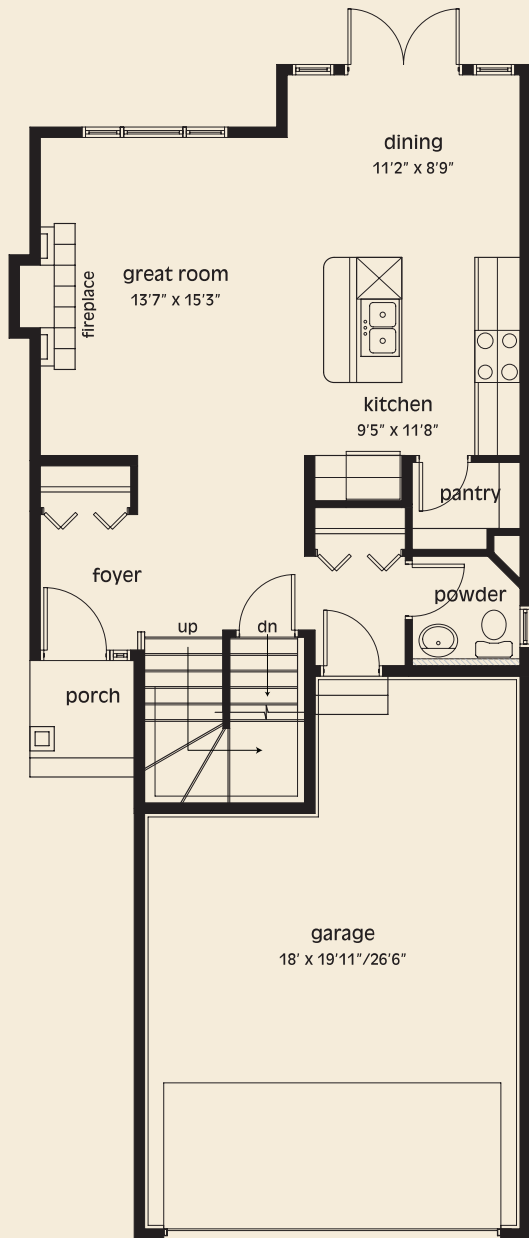

THE CYPRESS

1,732 SQ.FT.

3 Bedrooms | 2+1/2 Bathrooms | Bonus Room

MAIN - 726 SQ.FT.

UPPER - 1,006 SQ.FT.