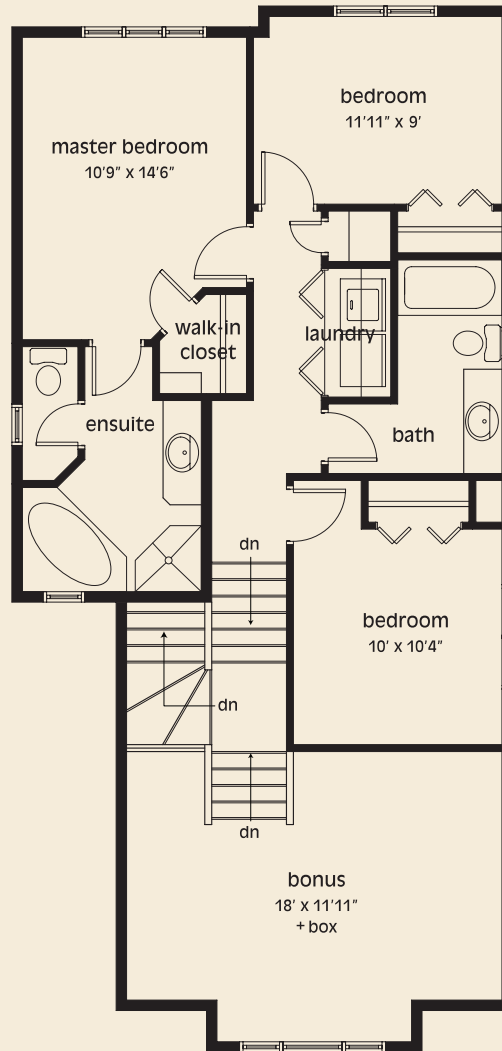

THE CYPRESS

1,732 SQ.FT.

3 Bedrooms | 2+1/2 Bathrooms | Bonus Room

MAIN - 726 SQ.FT.

UPPER - 1,006 SQ.FT.