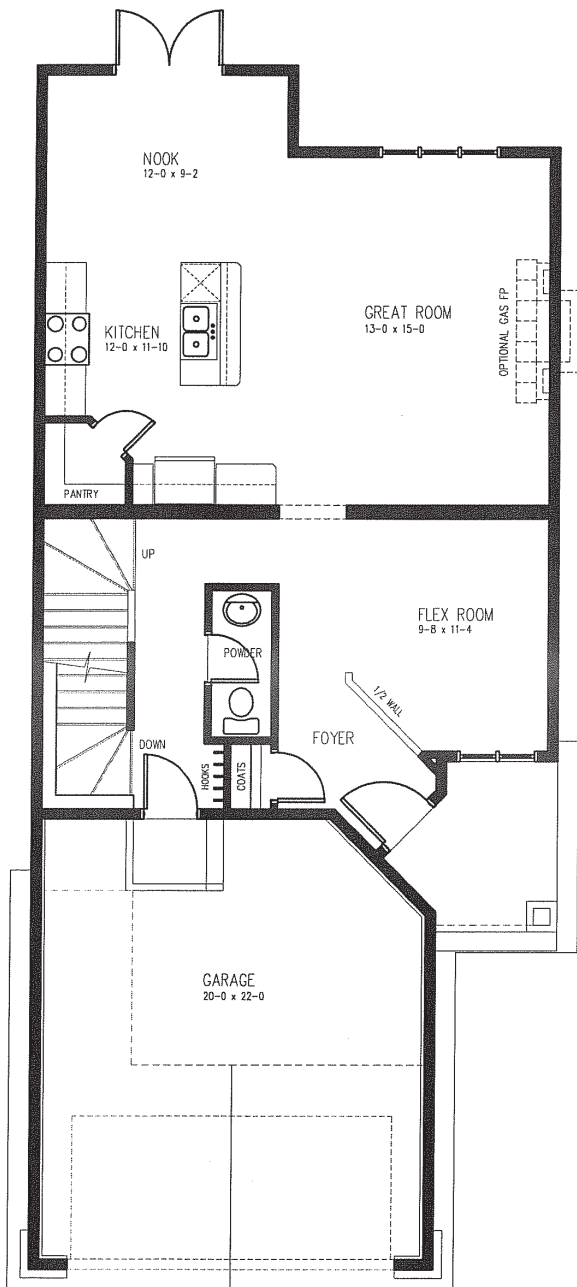

ADVANTAGE 4

Estate Home
1928 sq.ft.

3 Bedrooms | 2 + 1/2 Bathrooms

Main Floor - 894 sq.ft.

Upper Floor - 1034 sq.ft.