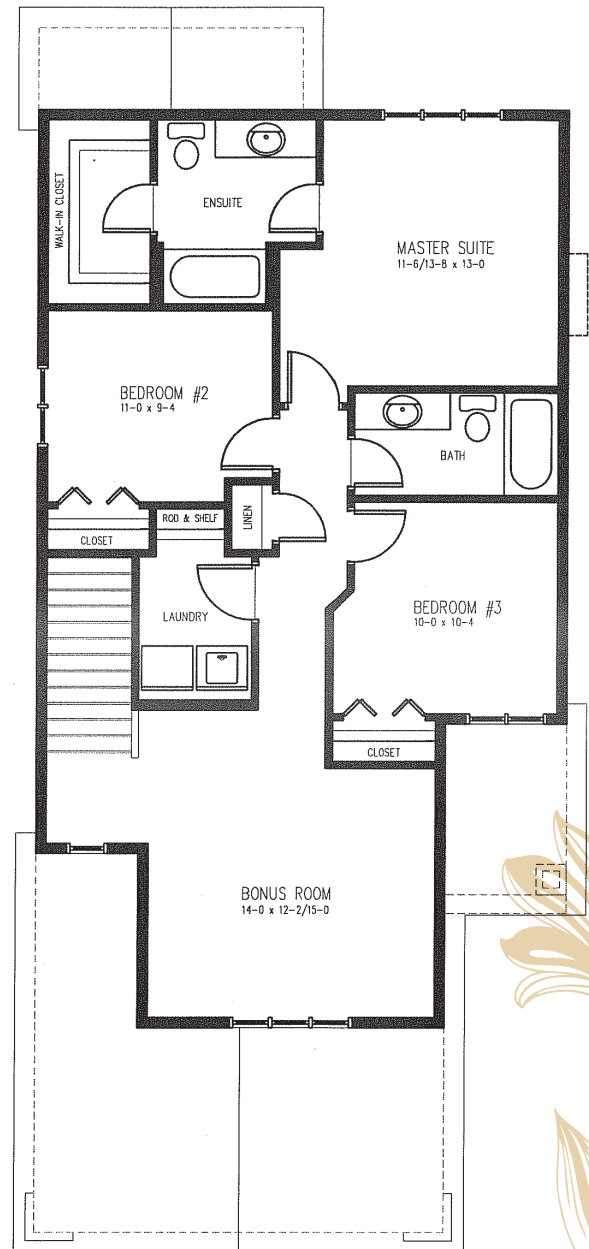

ADVANTAGE 4

Estate Home
1928 sq.ft.

3 Bedrooms | 2 + 1/2 Bathrooms

Main Floor - 894 sq.ft.

Upper Floor - 1034 sq.ft.