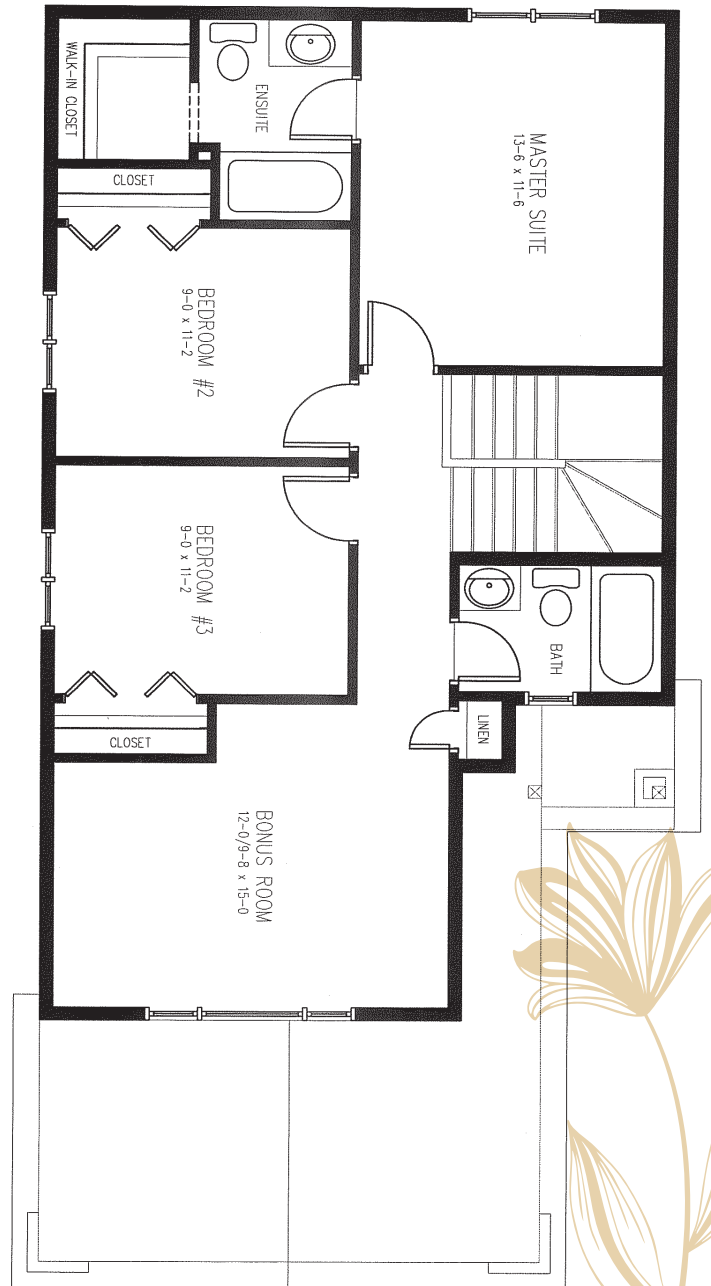

ADVANTAGE 3

Estate Home
1530 sq.ft.

3 Bedrooms | 2 + 1/2 Bathrooms

Main Floor - 669 sq.ft.

Upper Floor - 881 sq.ft.