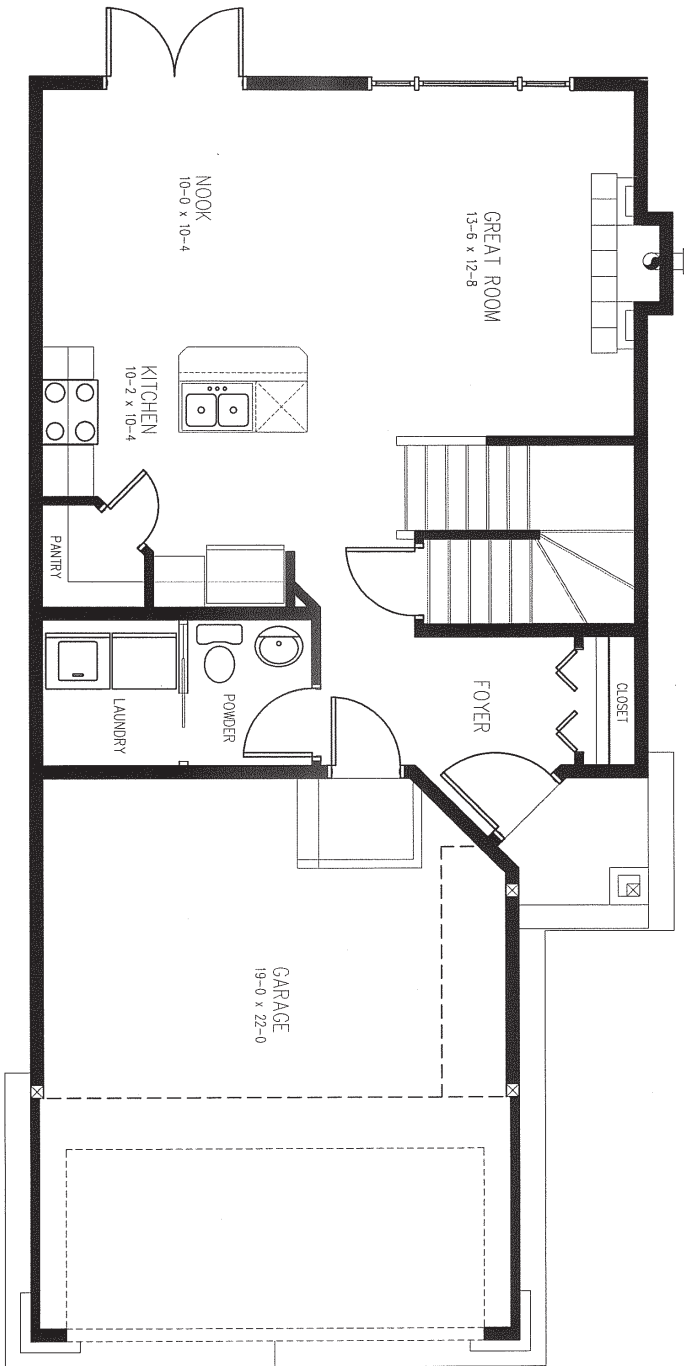

ADVANTAGE 3

Estate Home
1530 sq.ft.

3 Bedrooms | 2 + 1/2 Bathrooms

Main Floor - 669 sq.ft.

Upper Floor - 881 sq.ft.