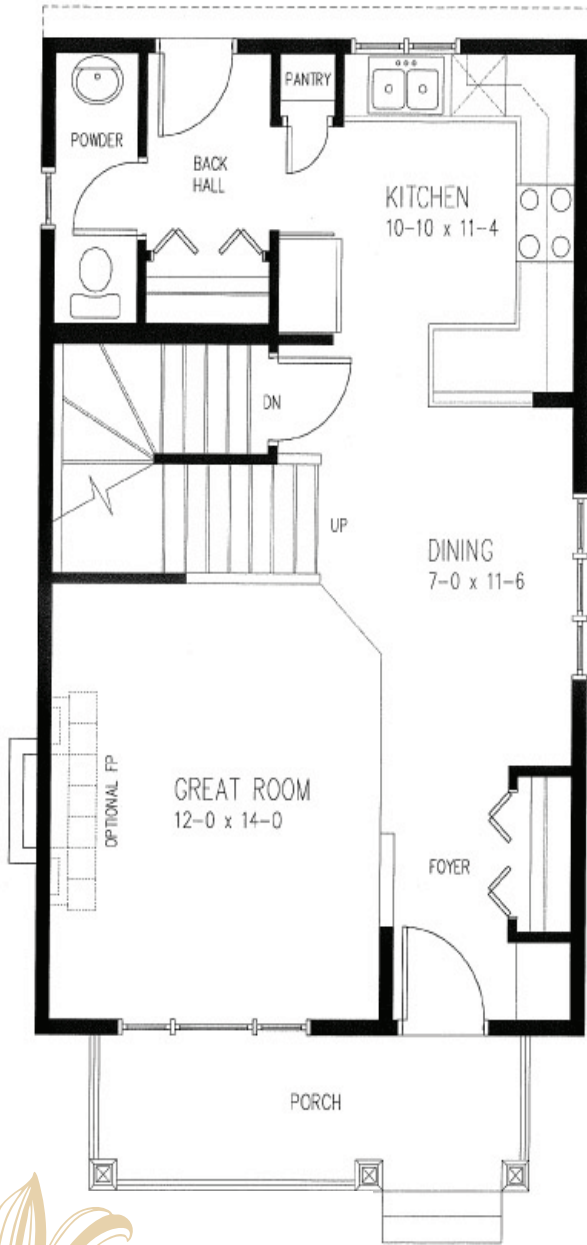

# ADVANTAGE 1

Character Home  
1300 sq.ft.

3 Bedrooms | 2 + 1/2 Bathrooms

Main Floor - 640 sq.ft.

Upper Floor - 660 sq.ft.