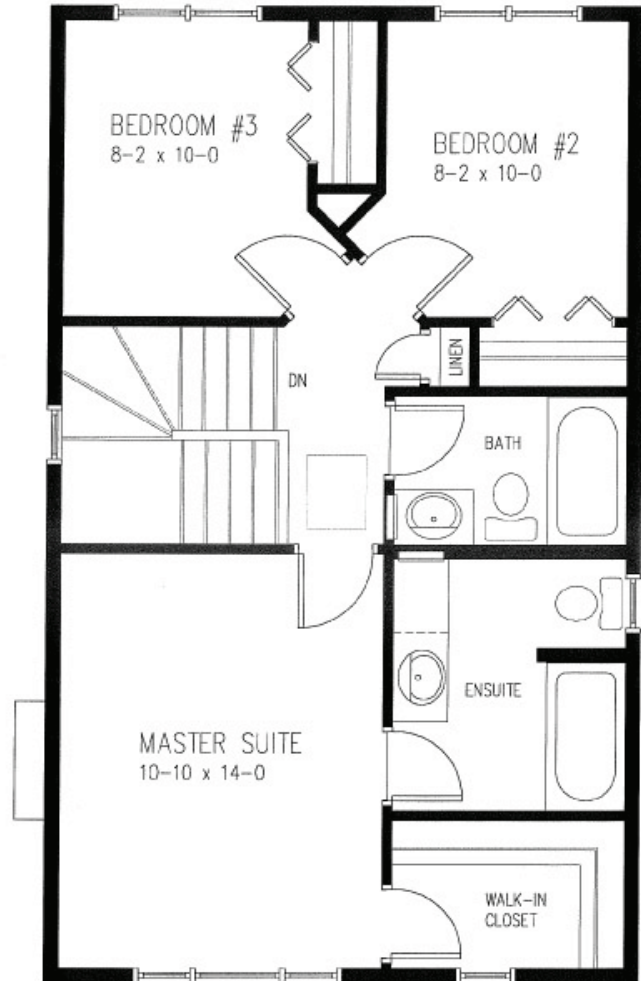

# ADVANTAGE 1

Character Home  
1300 sq.ft.

3 Bedrooms | 2 + 1/2 Bathrooms

Main Floor - 640 sq.ft.

Upper Floor - 660 sq.ft.